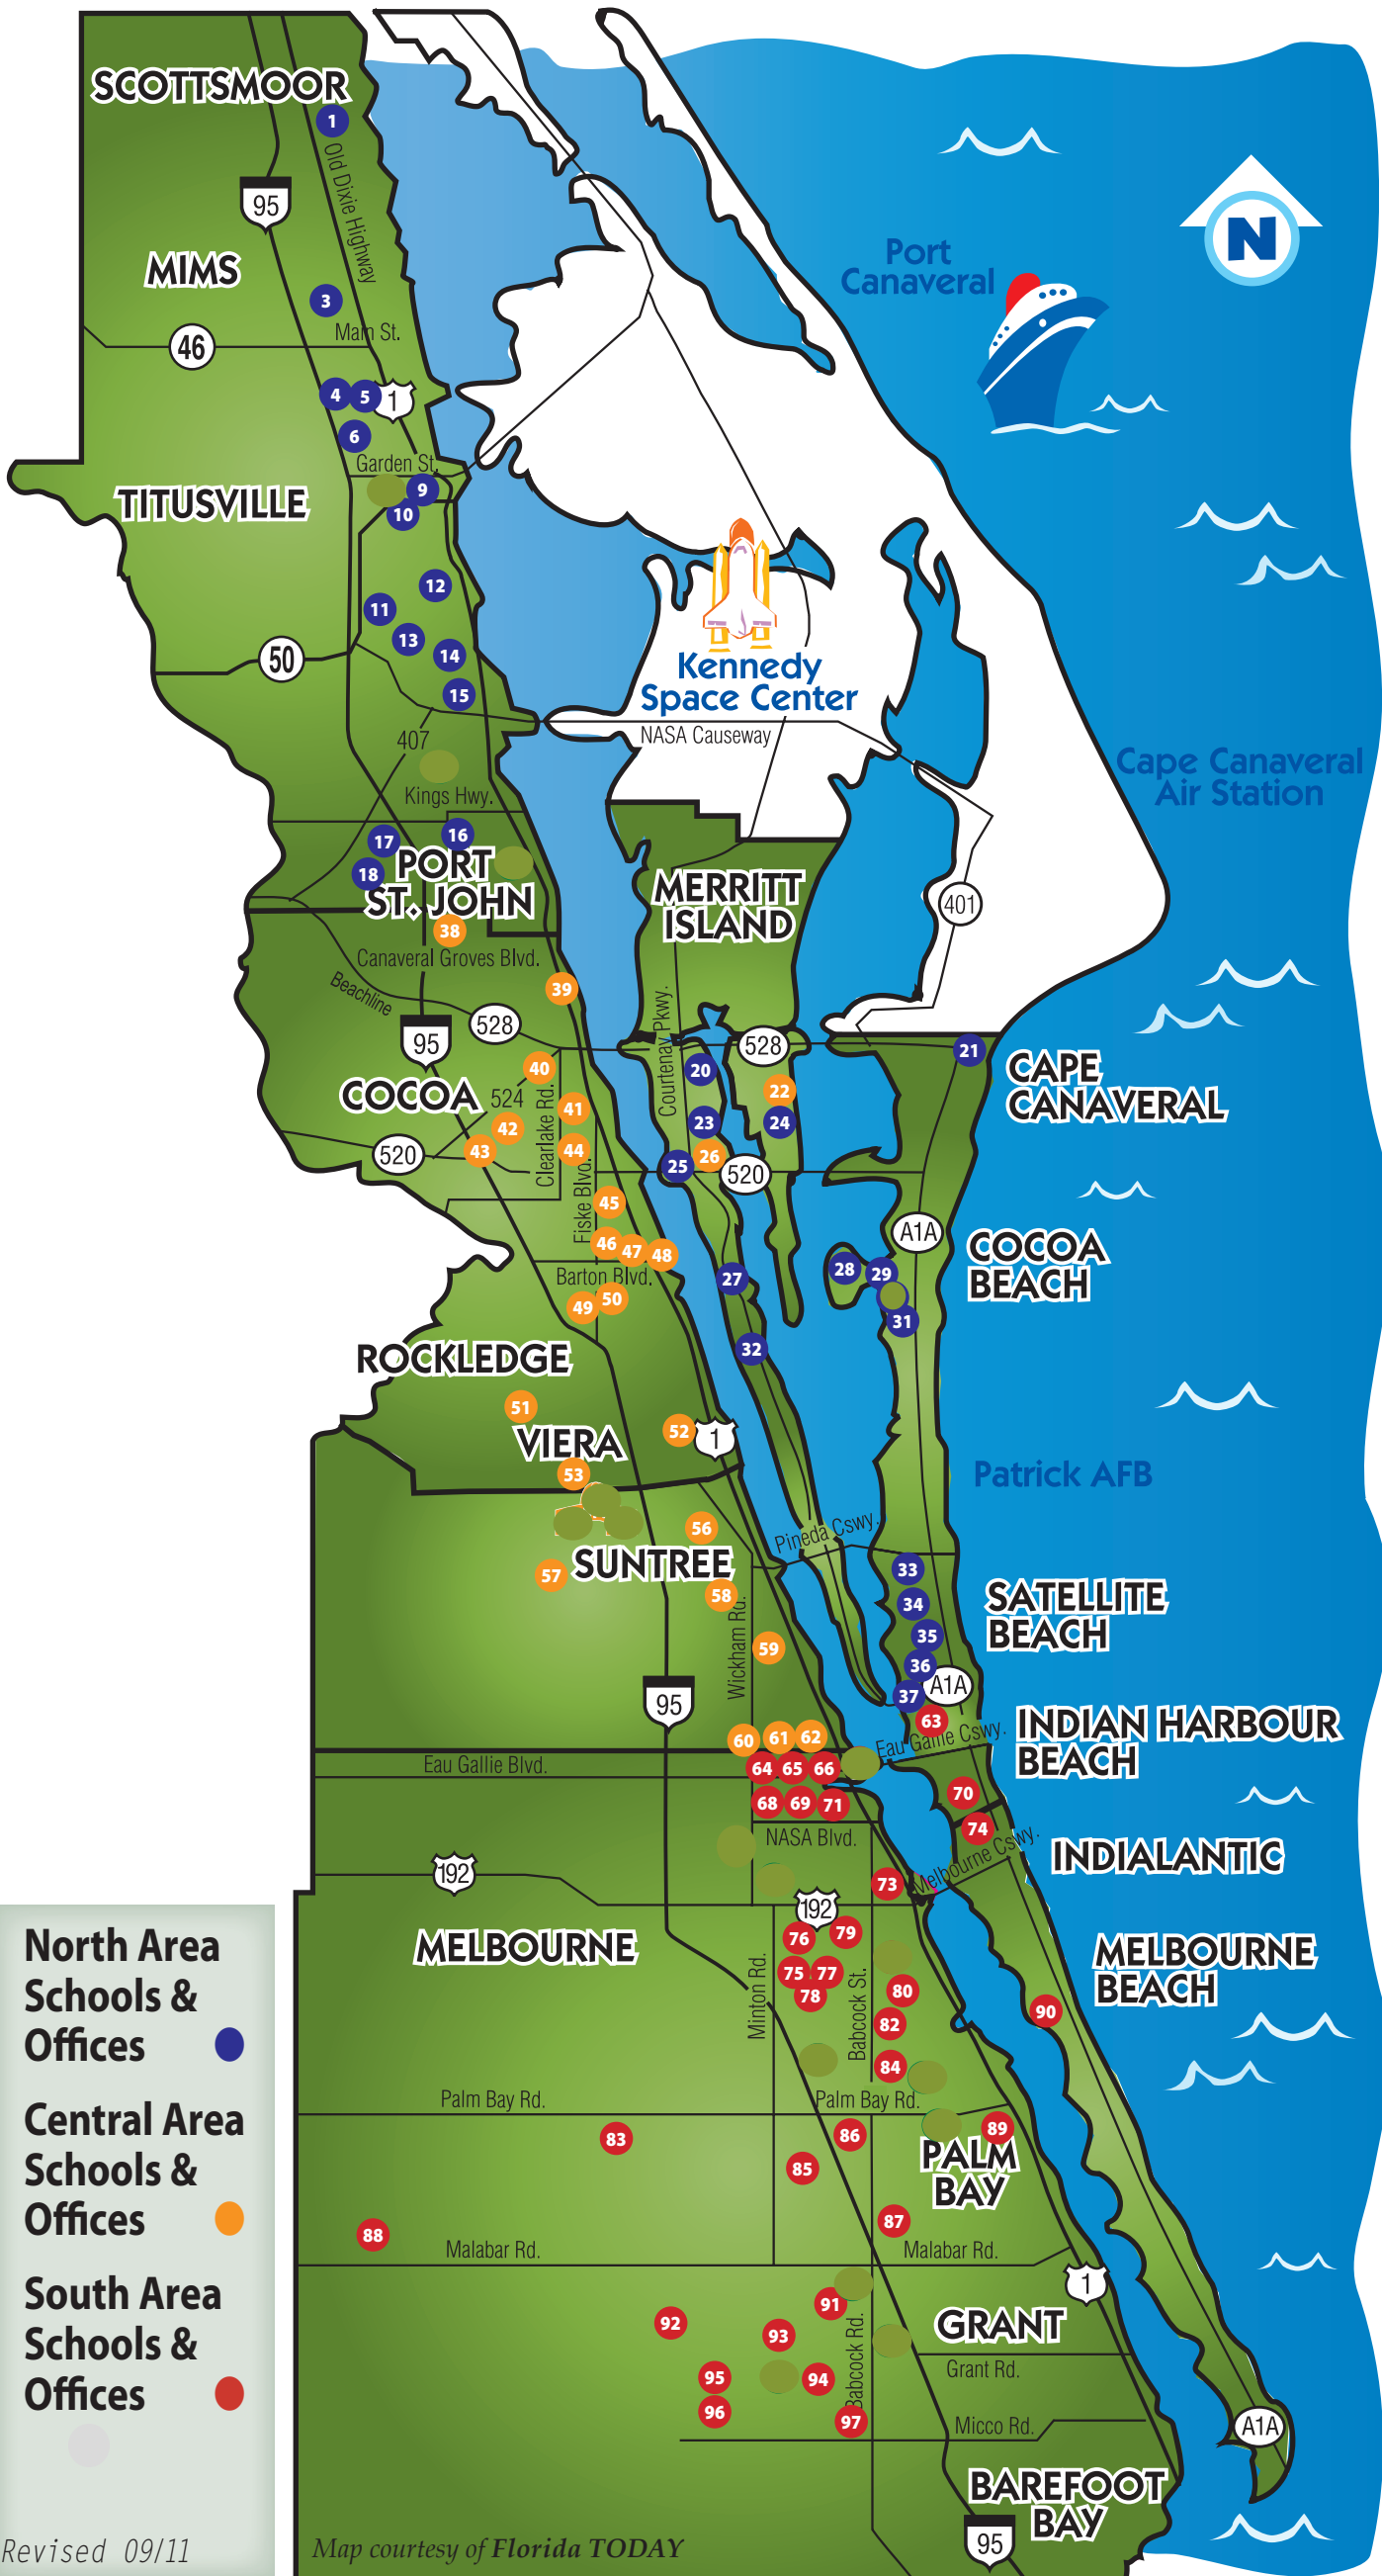

Brevard Public Schools

- 1 Pinewood Elementary
- 3 Mims Elementary
- 4 Oak Park Elementary
- 5 Madison Middle
- 6 Astronaut High
- 9 Titusville High
- 11 Apollo Elementary
- 12 Riverview School
- 13 Jackson Middle
- 14 Coquina Elementary
- 15 Imperial Estates Elementary
- 16 Atlantis Elementary
- 17 Enterprise Elementary
- 18 Space Coast Jr/Sr High
- 20 Lewis Carroll Elementary
- 21 Cape View Elementary
- 22 Stevenson Elementary
- 23 Merritt Island High
- 24 Audubon Elementary
- 25 Mila Elementary
- 26 Edgewood Jr/Sr High
- 27 Tropical Elementary
- 28 Cocoa Beach Jr/Sr High
- 29 Roosevelt Elementary
- 31 Freedom 7 Elementary School
- 32 Jefferson Middle
- 33 Sea Park Elementary
- 34 Holland Elementary
- 35 Satellite High
- 36 DeLaura Middle
- 37 Surfside Elementary
- 38 Challenger 7 Elem
- 39 Fairglen Elementary
- 40 Cocoa High 7-12
- 41 Cambridge Elementary
- 43 Saturn Elementary
- 44 Endeavour Elementary
- 45 McNair Magnet School
- 46 Golfview Elementary
- 47 Central Area Alt Learning Center
- 48 Rockledge High
- 49 Andersen Elementary
- 50 John F. Kennedy Middle
- 51 Manatee Elementary
- 52 Ralph Williams Elementary
- 53 Viera High
- 56 Suntree Elementary
- 57 Quest Elementary
- 58 Longleaf Elementary
- 59 Sherwood Elementary
- 60 South Area Alt Learning Center
- 61 Johnson Middle
- 62 Creel Elementary
- 63 Ocean Breeze Elementary
- 64 Sabal Elementary
- 65 Croton Elementary
- 66 Eau Gallie High
- 68 Roy Allen Elementary
- 69 Harbor City Elementary
- 70 Hoover Middle
- 71 West Shore Jr/Sr High
- 73 Melbourne High
- 74 Indialantic Elementary
- 75 Meadowlane Primary
- 76 West Melbourne Elementary
- 77 Central Middle
- 78 Meadowlane Intermediate
- 79 University Park Elementary
- 80 Stone Middle
- 82 Palm Bay High
- 83 Discovery Elementary
- 84 Christa McAuliffe Elementary
- 85 Lockmar Elementary
- 86 Riviera Elementary
- 87 Port Malabar Elementary
- 88 Heritage High
- 89 Palm Bay Elementary
- 90 Gemini Elementary
- 91 Southwest Middle School
- 92 Jupiter Elementary
- 93 Turner Elementary
- 94 Columbia Elementary
- 95 Bayside High
- 96 Westside Elementary
- 97 Sunrise Elementary